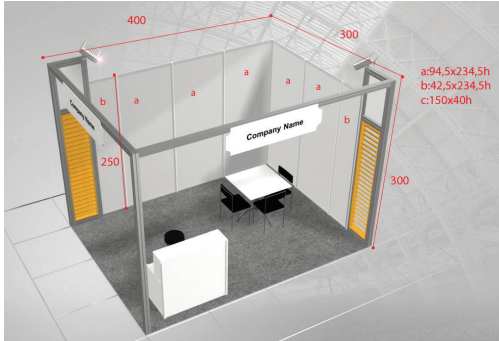

SHELL SCHEME OPTIONS AND PRICES

IFAT Eurasia Standard Stand

50 €/ m²

Content	Up to 30 sqm	Over 30 sqm
2,5 meters height (back and side)	✓	✓
3 meters height (front)	✓	✓
White wall panels, wooden at finishing	✓	✓
Fascia (red lables on white)	✓	✓
Carpet (standard grey)	✓	✓
220 Volt/500 watt power socket	✓	✓
Waste paper basket	✓	✓
Table (square, standard, white)	1	2
Chairs (standard, black)	3	6
150 kw halogen spotlights	2	4
Information desk (lockable)	1	2
Bar Stool (black)	1	2
Electricity Connection	2kw	2 kw

TYPE 1

25 €/ m²

Content	Up to 30 sqm	Over 30 sqm
2,5 meters height (back and side)	✓	✓
White wall panels	✓	✓
Fascia (red lables on white)	✓	✓
Carpet (standard grey)	✓	✓
220 Volt/500 watt power socket	✓	✓
100 kw spotlights	4	8
Electricity Connection	2kw	2 kw

TYPE 2

40 €/ m²

Content	Up to 30 sqm	Over 30 sqm
2,5 meters height (back and side)	✓	✓
3 meters height (front)	✓	✓
White wall panels	✓	✓
Fascia (red lables on white)	✓	✓
Carpet (standard grey)	✓	✓
220 Volt/500 watt power socket	✓	✓
150 kw halogen spotlights	2	4
Electricity Connection	2kw	2 kw

TYPE 3

65 €/ m²

Content	Up to 30 sqm	Over 30 sqm
3 meters height (back and side)	✓	✓
White wall panels	✓	✓
Fascia (red lables on white)	✓	✓
Parquet	✓	✓
Additional logo area	✓	✓
1 x 1 lockable room	1	1
220 Volt/500 watt power socket	✓	✓
150 kw halogen spotlights	2	4
Electricity Connection	2kw	2 kw