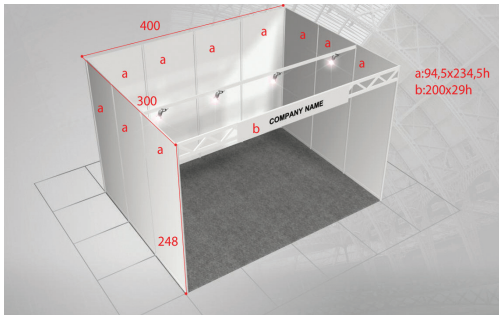

SHELL SCHEME OPTIONS AND PRICES

IFAT Eurasia Standard Stand

50 €/ m²

Content	Up to 30 sqm	Over 30 sqm
2,5 meters height (back and side)	✓	✓
3 meters height (front)	✓	✓
White wall panels, wooden at finishing	✓	✓
Fascia (red lables on white)	✓	✓
Carpet (standard grey)	✓	✓
220 Volt/500 watt power socket	✓	✓
Waste paper basket	✓	✓
Table (square, standard, white)	1	2
Chairs (standard, black)	3	6
150 kw halogen spotlights	2	4
Information desk (lockable)	1	2
Bar Stool (black)	1	2
Electricity Connection	2kw	2 kw

TYPE 1

25 €/ m²

Content	Up to 30 sqm	Over 30 sqm
2,5 meters height (back and side)	✓	✓
White wall panels	✓	✓
Fascia (red lables on white)	✓	✓
Carpet (standard grey)	✓	✓
220 Volt/500 watt power socket	✓	✓
100 kw spotlights	4	8
Electricity Connection	2kw	2 kw

TYPE 2

40 €/ m²

Content	Up to 30 sqm	Over 30 sqm
2,5 meters height (back and side)	✓	✓
3 meters height (front)	✓	✓
White wall panels	✓	✓
Fascia (red lables on white)	✓	✓
Carpet (standard grey)	✓	✓
220 Volt/500 watt power socket	✓	✓
150 kw halogen spotlights	2	4
Electricity Connection	2kw	2 kw

TYPE 3

65 €/ m²

Content	Up to 30 sqm	Over 30 sqm
3 meters height (back and side)	✓	✓
White wall panels	✓	✓
Fascia (red lables on white)	✓	✓
Parquet	✓	✓
Additional logo area	✓	✓
1 x 1 lockable room	1	1
220 Volt/500 watt power socket	✓	✓
150 kw halogen spotlights	2	4
Electricity Connection	2kw	2 kw