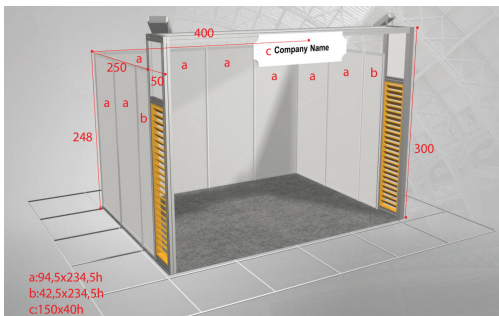

SHELL SCHEME OPTIONS AND PRICES

IFAT Eurasia Standard Stand

50 €/ m²

Content	Up to 30 sqm	Over 30 sqm
2,5 meters height (back and side)	✓	✓
3 meters height (front)	✓	✓
White wall panels, wooden at finishing	✓	✓
Fascia (red lables on white)	✓	✓
Carpet (standard grey)	✓	✓
220 Volt/500 watt power socket	✓	✓
Waste paper basket	✓	✓
Table (square, standard, white)	1	2
Chairs (standard, black)	3	6
150 kw halogen spotlights	2	4
Information desk (lockable)	1	2
Bar Stool (black)	1	2
Electricity Connection	2kw	2 kw

TYPE 1

25 €/ m²

Content	Up to 30 sqm	Over 30 sqm
2,5 meters height (back and side)	✓	✓
White wall panels	✓	✓
Fascia (red lables on white)	✓	✓
Carpet (standard grey)	✓	✓
220 Volt/500 watt power socket	✓	✓
100 kw spotlights	4	8
Electricity Connection	2kw	2 kw

TYPE 2

40 €/ m²

Content	Up to 30 sqm	Over 30 sqm
2,5 meters height (back and side)	✓	✓
3 meters height (front)	✓	✓
White wall panels	✓	✓
Fascia (red lables on white)	✓	✓
Carpet (standard grey)	✓	✓
220 Volt/500 watt power socket	✓	✓
150 kw halogen spotlights	2	4
Electricity Connection	2kw	2 kw

TYPE 3

65 €/ m²

Content	Up to 30 sqm	Over 30 sqm
3 meters height (back and side)	✓	✓
White wall panels	✓	✓
Fascia (red lables on white)	✓	✓
Parquet	✓	✓
Additional logo area	✓	✓
1 x 1 lockable room	1	1
220 Volt/500 watt power socket	✓	✓
150 kw halogen spotlights	2	4
Electricity Connection	2kw	2 kw