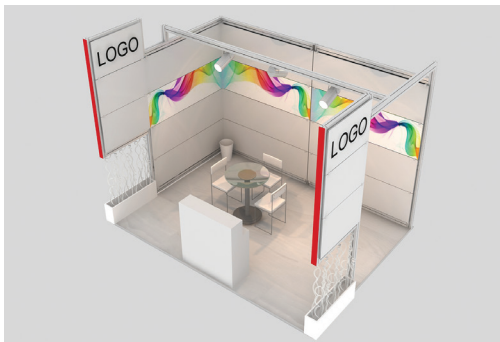

SHELL SCHEME OPTIONS AND PRICES

IFAT Eurasia Standard Stand

TYPE 1

TYPE 2

TYPE 3

50 €/ m²

Content	Up to 30 sqm	Over 30 sqm
2,5 meters height (back and side)	✓	✓
3 meters height (front)	✓	✓
White wall panels, wooden at finishing	✓	✓
Fascia (red lables on white)	✓	✓
Carpet (standard grey)	✓	✓
220 Volt/500 watt power socket	✓	✓
Waste paper basket	✓	✓
Table (square, standard, white)	1	2
Chairs (standard, black)	3	6
150 kw halogen spotlights	2	4
Information desk (lockable)	1	2
Bar Stool (black)	1	2
Electricity Connection	2kw	2 kw

30 €/ m²

Content	Up to 30 sqm	Over 30 sqm
2,5 meters height (back and side)	✓	✓
White wall panels	✓	✓
Fascia (red lables on white)	✓	✓
Carpet (standard grey)	✓	✓
220 Volt/500 watt power socket	✓	✓
100 kw spotlights	4	8
Electricity Connection	2kw	2 kw

40 €/ m²

Content	Up to 30 sqm	Over 30 sqm
2,5 meters height (back and side)	✓	✓
3 meters height (front)	✓	✓
White wall panels	✓	✓
Fascia (red lables on white)	✓	✓
Carpet (standard grey)	✓	✓
220 Volt/500 watt power socket	✓	✓
150 kw halogen spotlights	2	4
Electricity Connection	2kw	2 kw

65 €/ m²

Content	Up to 30 sqm	Over 30 sqm
3 meters height (front and side walls)	✓	✓
White wall panels	✓	✓
Fascia for logos	✓	✓
Parquet	✓	✓
Table (round glass)	1	2
Chairs (standard white)	3	6
Information desk (lockable)	1	2
220 Volt/500 watt power socket	✓	✓
150 kw halogen spotlights	3	5
Electricity Connection	3 Kw	3 Kw
Visual Application	1sqm per 1sqm booth size	1sqm per 1sqm booth size