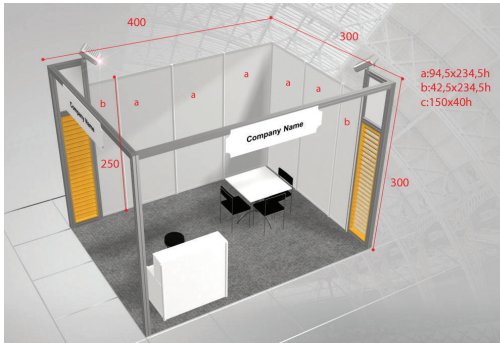

SHELL SCHEME OPTIONS AND PRICES

IFAT Eurasia Standard Stand

TYPE 1

TYPE 2

TYPE 3

50 €/ m²

Content	Up to 30 sqm	Over 30 sqm
2,5 meters height (back and side)	✓	✓
3 meters height (front)	✓	✓
White wall panels, wooden at finishing	✓	✓
Fascia (red lables on white)	✓	✓
Carpet (standard grey)	✓	✓
220 Volt/500 watt power socket	✓	✓
Waste paper basket	✓	✓
Table (square, standard, white)	1	2
Chairs (standard, black)	3	6
150 kw halogen spotlights	2	4
Information desk (lockable)	1	2
Bar Stool (black)	1	2
Electricity Connection	2kw	2 kw

30 €/ m²

Content	Up to 30 sqm	Over 30 sqm
2,5 meters height (back and side)	✓	✓
White wall panels	✓	✓
Fascia (red lables on white)	✓	✓
Carpet (standard grey)	✓	✓
220 Volt/500 watt power socket	✓	✓
100 kw spotlights	4	8
Electricity Connection	2kw	2 kw

40 €/ m²

Content	Up to 30 sqm	Over 30 sqm
2,5 meters height (back and side)	✓	✓
3 meters height (front)	✓	✓
White wall panels	✓	✓
Fascia (red lables on white)	✓	✓
Carpet (standard grey)	✓	✓
220 Volt/500 watt power socket	✓	✓
150 kw halogen spotlights	2	4
Electricity Connection	2kw	2 kw

65 €/ m²

Content	Up to 30 sqm	Over 30 sqm
3 meters height (front and side walls)	✓	✓
White wall panels	✓	✓
Fascia for logos	✓	✓
Parquet	✓	✓
Table (round glass)	1	2
Chairs (standard white)	3	6
Information desk (lockable)	1	2
220 Volt/500 watt power socket	✓	✓
150 kw halogen spotlights	3	5
Electricity Connection	3 Kw	3 Kw
Visual Application	1sqm per 1sqm booth size	1sqm per 1sqm booth size