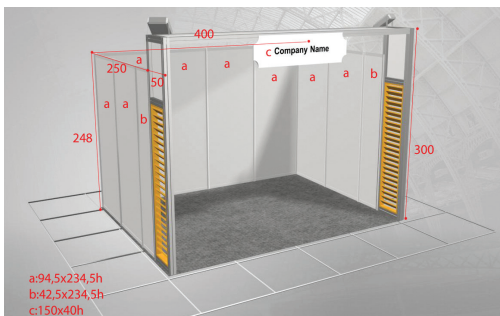

SHELL SCHEME OPTIONS AND PRICES

IFAT Eurasia Standard Stand

TYPE 1

TYPE 2

TYPE 3

50 €/ m²

Content	Up to 30 sqm	Over 30 sqm
2,5 meters height (back and side)	✓	✓
3 meters height (front)	✓	✓
White wall panels, wooden at finishing	✓	✓
Fascia (red lables on white)	✓	✓
Carpet (standard grey)	✓	✓
220 Volt/500 watt power socket	✓	✓
Waste paper basket	✓	✓
Table (square, standard, white)	1	2
Chairs (standard, black)	3	6
150 kw halogen spotlights	2	4
Information desk (lockable)	1	2
Bar Stool (black)	1	2
Electricity Connection	2kw	2 kw

30 €/ m²

Content	Up to 30 sqm	Over 30 sqm
2,5 meters height (back and side)	✓	✓
White wall panels	✓	✓
Fascia (red lables on white)	✓	✓
Carpet (standard grey)	✓	✓
220 Volt/500 watt power socket	✓	✓
100 kw spotlights	4	8
Electricity Connection	2kw	2 kw

40 €/ m²

Content	Up to 30 sqm	Over 30 sqm
2,5 meters height (back and side)	✓	✓
3 meters height (front)	✓	✓
White wall panels	✓	✓
Fascia (red lables on white)	✓	✓
Carpet (standard grey)	✓	✓
220 Volt/500 watt power socket	✓	✓
150 kw halogen spotlights	2	4
Electricity Connection	2kw	2 kw

65 €/ m²

Content	Up to 30 sqm	Over 30 sqm
3 meters height (front and side walls)	✓	✓
White wall panels	✓	✓
Fascia for logos	✓	✓
Parquet	✓	✓
Table (round glass)	1	2
Chairs (standard white)	3	6
Information desk (lockable)	1	2
220 Volt/500 watt power socket	✓	✓
150 kw halogen spotlights	3	5
Electricity Connection	3 Kw	3 Kw
Visual Application	1sqm per 1sqm booth size	1sqm per 1sqm booth size