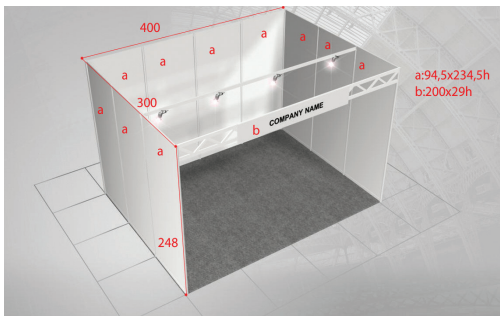

SHELL SCHEME OPTIONS AND PRICES

IFAT Eurasia Standard Stand

TYPE 1

TYPE 2

TYPE 3

50 €/ m²

Content	Up to 30 sqm	Over 30 sqm
2,5 meters height (back and side)	✓	✓
3 meters height (front)	✓	✓
White wall panels, wooden at finishing	✓	✓
Fascia (red lables on white)	✓	✓
Carpet (standard grey)	✓	✓
220 Volt/500 watt power socket	✓	✓
Waste paper basket	✓	✓
Table (square, standard, white)	1	2
Chairs (standard, black)	3	6
150 kw halogen spotlights	2	4
Information desk (lockable)	1	2
Bar Stool (black)	1	2
Electricity Connection	2kw	2 kw

30 €/ m²

Content	Up to 30 sqm	Over 30 sqm
2,5 meters height (back and side)	✓	✓
White wall panels	✓	✓
Fascia (red lables on white)	✓	✓
Carpet (standard grey)	✓	✓
220 Volt/500 watt power socket	✓	✓
100 kw spotlights	4	8
Electricity Connection	2kw	2 kw

40 €/ m²

Content	Up to 30 sqm	Over 30 sqm
2,5 meters height (back and side)	✓	✓
3 meters height (front)	✓	✓
White wall panels	✓	✓
Fascia (red lables on white)	✓	✓
Carpet (standard grey)	✓	✓
220 Volt/500 watt power socket	✓	✓
150 kw halogen spotlights	2	4
Electricity Connection	2kw	2 kw

65 €/ m²

Content	Up to 30 sqm	Over 30 sqm
3 meters height (front and side walls)	✓	✓
White wall panels	✓	✓
Fascia for logos	✓	✓
Parquet	✓	✓
Table (round glass)	1	2
Chairs (standard white)	3	6
Information desk (lockable)	1	2
220 Volt/500 watt power socket	✓	✓
150 kw halogen spotlights	3	5
Electricity Connection	3 Kw	3 Kw
Visual Application	1sqm per 1sqm booth size	1sqm per 1sqm booth size