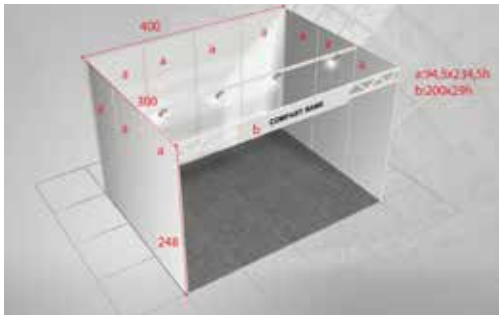

### IFAT Eurasia Standard Stand

45 €/ m<sup>2</sup>

Content	Up to 30 sqm	Over 30 sqm
2,5 meters height (back and side )	✓	✓
3 meters height (front)	✓	✓
White wall panels, wooden at finishing	✓	✓
Fascia (red lables on white)	✓	✓
Carpet (standard grey)	✓	✓
220 Volt/500 watt power socket	✓	✓
Waste paper basket	✓	✓
Table (square, standard, white)	1	2
Chairs (standard, black)	3	6
150 kw halogen spotlights	2	4
Information desk (lockable)	1	2
Bar Stool (black)	1	2
Electricity Connection	2kw	2 kw

### TYPE 1

25 €/ m<sup>2</sup>

Content	Up to 30 sqm	Over 30 sqm
2,5 meters height (back and side )	✓	✓
White wall panels	✓	✓
Fascia (red lables on white)	✓	✓
Carpet (standard grey)	✓	✓
220 Volt/500 watt power socket	✓	✓
100 kw spotlights	4	8
Electricity Connection	2kw	2 kw

### TYPE 2

35 €/ m<sup>2</sup>

Content	Up to 30 sqm	Over 30 sqm
2,5 meters height (back and side )	✓	✓
3 meters height (front)	✓	✓
White wall panels	✓	✓
Fascia (red lables on white)	✓	✓
Carpet (standard grey)	✓	✓
220 Volt/500 watt power socket	✓	✓
150 kw halogen spotlights	2	4
Electricity Connection	2kw	2 kw

### TYPE 3

60 €/ m<sup>2</sup>

Content	Up to 30 sqm	Over 30 sqm
3 meters height (front and side walls )	✓	✓
White wall panels	✓	✓
Fascia for logos	✓	✓
Parquet	✓	✓
Table (round glass)	1	2
Chairs(standart white)	3	6
Information desk (lockable)	1	2
220 Volt/500 watt power socket	✓	✓
150 kw halogen spotlights	3	5
Electricity Connection	3 Kw	3 Kw