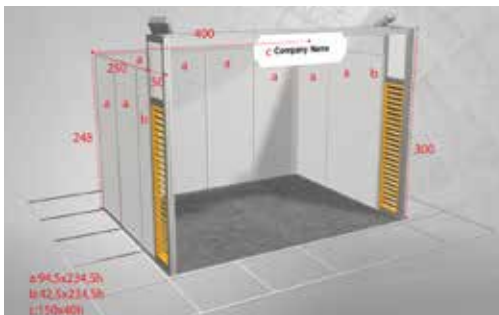

### IFAT Eurasia Standard Stand

45 €/ m<sup>2</sup>

Content	Up to 30 sqm	Over 30 sqm
2,5 meters height (back and side )	✓	✓
3 meters height (front)	✓	✓
White wall panels, wooden at finishing	✓	✓
Fascia (red lables on white)	✓	✓
Carpet (standard grey)	✓	✓
220 Volt/500 watt power socket	✓	✓
Waste paper basket	✓	✓
Table (square, standard, white)	1	2
Chairs (standard, black)	3	6
150 kw halogen spotlights	2	4
Information desk (lockable)	1	2
Bar Stool (black)	1	2
Electricity Connection	2kw	2 kw

### TYPE 1

25 €/ m<sup>2</sup>

Content	Up to 30 sqm	Over 30 sqm
2,5 meters height (back and side )	✓	✓
White wall panels	✓	✓
Fascia (red lables on white)	✓	✓
Carpet (standard grey)	✓	✓
220 Volt/500 watt power socket	✓	✓
100 kw spotlights	4	8
Electricity Connection	2kw	2 kw

### TYPE 2

35 €/ m<sup>2</sup>

Content	Up to 30 sqm	Over 30 sqm
2,5 meters height (back and side )	✓	✓
3 meters height (front)	✓	✓
White wall panels	✓	✓
Fascia (red lables on white)	✓	✓
Carpet (standard grey)	✓	✓
220 Volt/500 watt power socket	✓	✓
150 kw halogen spotlights	2	4
Electricity Connection	2kw	2 kw

### TYPE 3

60 €/ m<sup>2</sup>

Content	Up to 30 sqm	Over 30 sqm
3 meters height (front and side walls )	✓	✓
White wall panels	✓	✓
Fascia for logos	✓	✓
Parquet	✓	✓
Table (round glass)	1	2
Chairs(standart white)	3	6
Information desk (lockable)	1	2
220 Volt/500 watt power socket	✓	✓
150 kw halogen spotlights	3	5
Electricity Connection	3 Kw	3 Kw