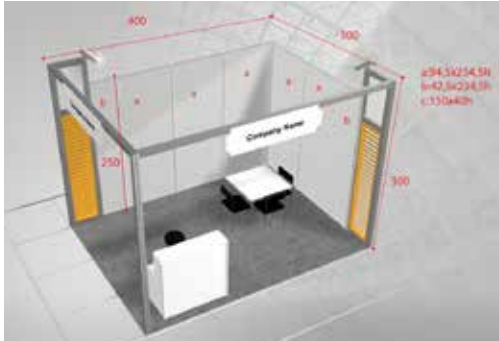

### IFAT Eurasia Standard Stand

45 €/ m<sup>2</sup>

Content	Up to 30 sqm	Over 30 sqm
2,5 meters height (back and side )	✓	✓
3 meters height (front)	✓	✓
White wall panels, wooden at finishing	✓	✓
Fascia (red lables on white)	✓	✓
Carpet (standard grey)	✓	✓
220 Volt/500 watt power socket	✓	✓
Waste paper basket	✓	✓
Table (square, standard, white)	1	2
Chairs (standard, black)	3	6
150 kw halogen spotlights	2	4
Information desk (lockable)	1	2
Bar Stool (black)	1	2
Electricity Connection	2kw	2 kw

### TYPE 1

25 €/ m<sup>2</sup>

Content	Up to 30 sqm	Over 30 sqm
2,5 meters height (back and side )	✓	✓
White wall panels	✓	✓
Fascia (red lables on white)	✓	✓
Carpet (standard grey)	✓	✓
220 Volt/500 watt power socket	✓	✓
100 kw spotlights	4	8
Electricity Connection	2kw	2 kw

### TYPE 2

35 €/ m<sup>2</sup>

Content	Up to 30 sqm	Over 30 sqm
2,5 meters height (back and side )	✓	✓
3 meters height (front)	✓	✓
White wall panels	✓	✓
Fascia (red lables on white)	✓	✓
Carpet (standard grey)	✓	✓
220 Volt/500 watt power socket	✓	✓
150 kw halogen spotlights	2	4
Electricity Connection	2kw	2 kw

### TYPE 3

60 €/ m<sup>2</sup>

Content	Up to 30 sqm	Over 30 sqm
3 meters height (front and side walls )	✓	✓
White wall panels	✓	✓
Fascia for logos	✓	✓
Parquet	✓	✓
Table (round glass)	1	2
Chairs(standart white)	3	6
Information desk (lockable)	1	2
220 Volt/500 watt power socket	✓	✓
150 kw halogen spotlights	3	5
Electricity Connection	3 Kw	3 Kw