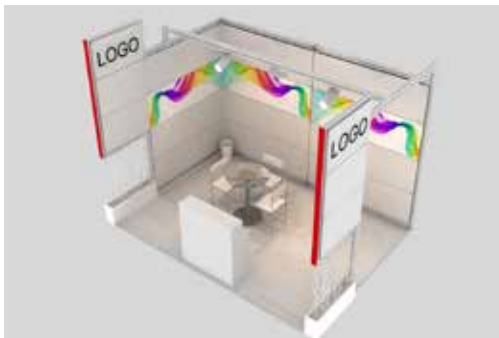

### IFAT Eurasia Standard Stand

45 €/ m<sup>2</sup>

Content	Up to 30 sqm	Over 30 sqm
2,5 meters height (back and side )	✓	✓
3 meters height (front)	✓	✓
White wall panels, wooden at finishing	✓	✓
Fascia (red lables on white)	✓	✓
Carpet (standard grey)	✓	✓
220 Volt/500 watt power socket	✓	✓
Waste paper basket	✓	✓
Table (square, standard, white)	1	2
Chairs (standard, black)	3	6
150 kw halogen spotlights	2	4
Information desk (lockable)	1	2
Bar Stool (black)	1	2
Electricity Connection	2kw	2 kw

### TYPE 1

25 €/ m<sup>2</sup>

Content	Up to 30 sqm	Over 30 sqm
2,5 meters height (back and side )	✓	✓
White wall panels	✓	✓
Fascia (red lables on white)	✓	✓
Carpet (standard grey)	✓	✓
220 Volt/500 watt power socket	✓	✓
100 kw spotlights	4	8
Electricity Connection	2kw	2 kw

### TYPE 2

35 €/ m<sup>2</sup>

Content	Up to 30 sqm	Over 30 sqm
2,5 meters height (back and side )	✓	✓
3 meters height (front)	✓	✓
White wall panels	✓	✓
Fascia (red lables on white)	✓	✓
Carpet (standard grey)	✓	✓
220 Volt/500 watt power socket	✓	✓
150 kw halogen spotlights	2	4
Electricity Connection	2kw	2 kw

### TYPE 3

60 €/ m<sup>2</sup>

Content	Up to 30 sqm	Over 30 sqm
3 meters height (front and side walls )	✓	✓
White wall panels	✓	✓
Fascia for logos	✓	✓
Parquet	✓	✓
Table (round glass)	1	2
Chairs(standart white)	3	6
Information desk (lockable)	1	2
220 Volt/500 watt power socket	✓	✓
150 kw halogen spotlights	3	5
Electricity Connection	3 Kw	3 Kw